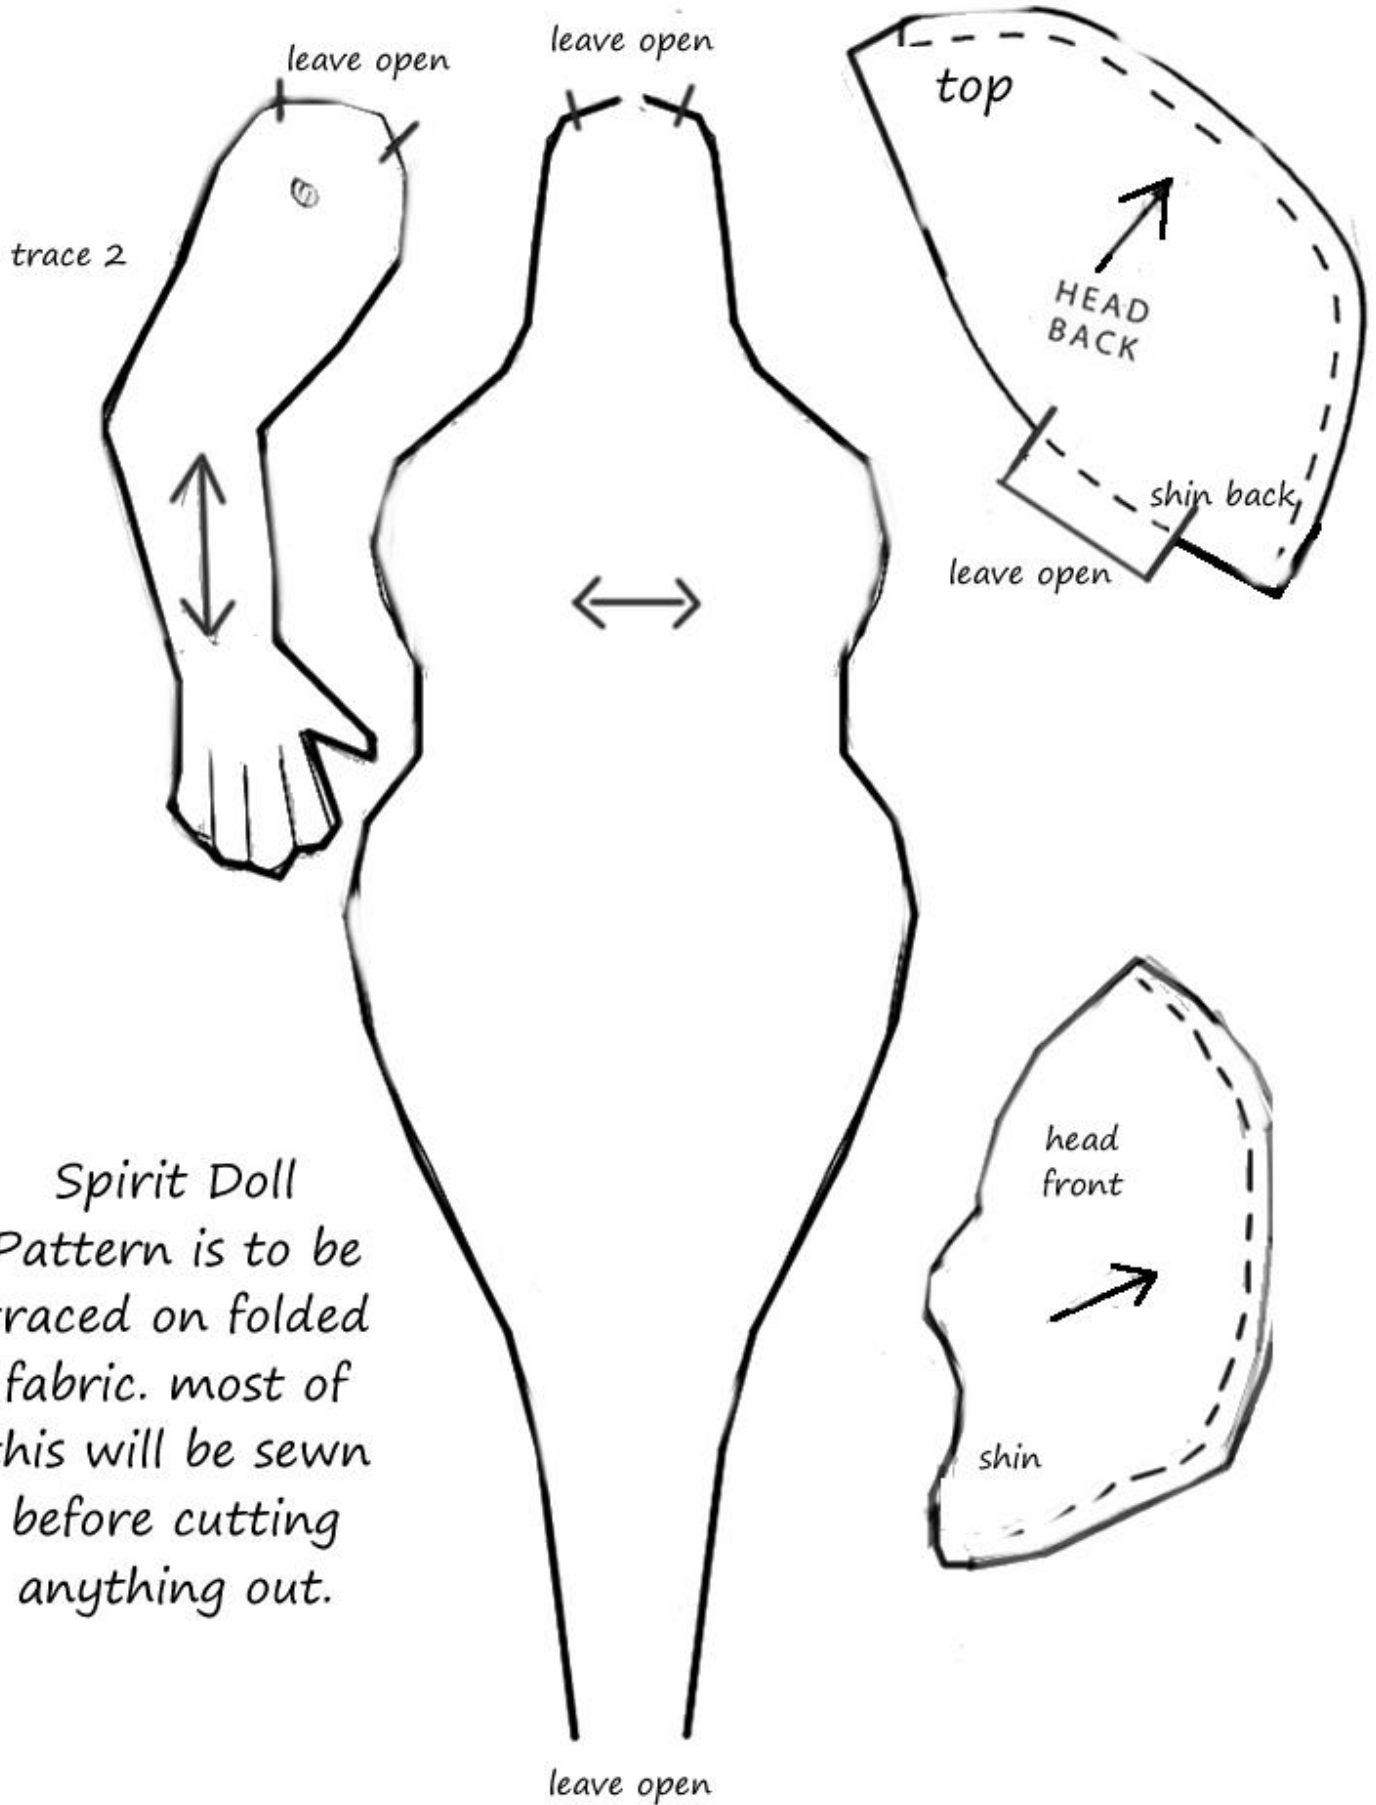

Spirit Doll Pattern by Heavenly Art Dolls

Spirit Doll
Pattern is to be
traced on folded
fabric. most of
this will be sewn
before cutting
anything out.